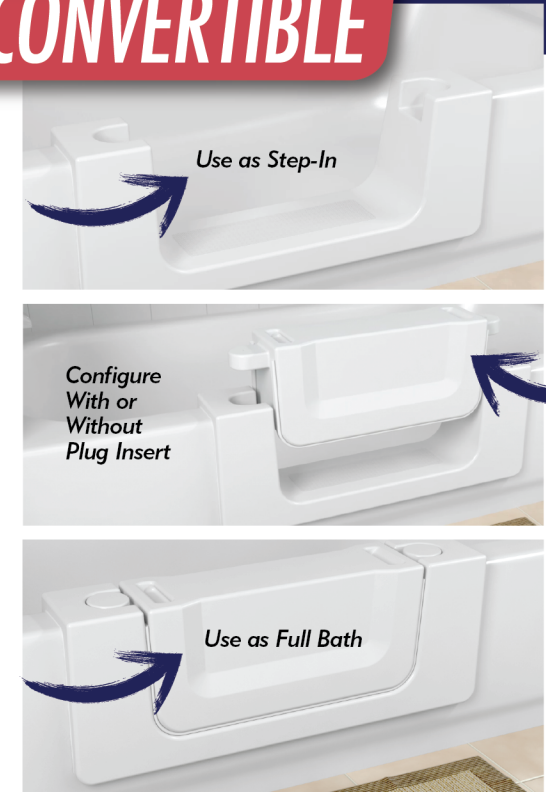

- Installs in Just 2 – 4 Hours!
- Affordable Alternative to Whole-Bath Remodel!

3 Quality Products. 3 Great Choices!

THE **CLEANCUT**

STEP

Adds Step-In Accessibility to an Existing Tub!

Provides a more convenient step-in shower!

THE **CLEANCUT**

ULTRA-LOW

Adds Step-In Accessibility to Higher Profile Tubs!

Ideal for tall or high-profile tubs!

THE **CLEANCUT**

CONVERTIBLE

Configures from Step-In to Full Bath in Seconds!

Perfect for changing needs!